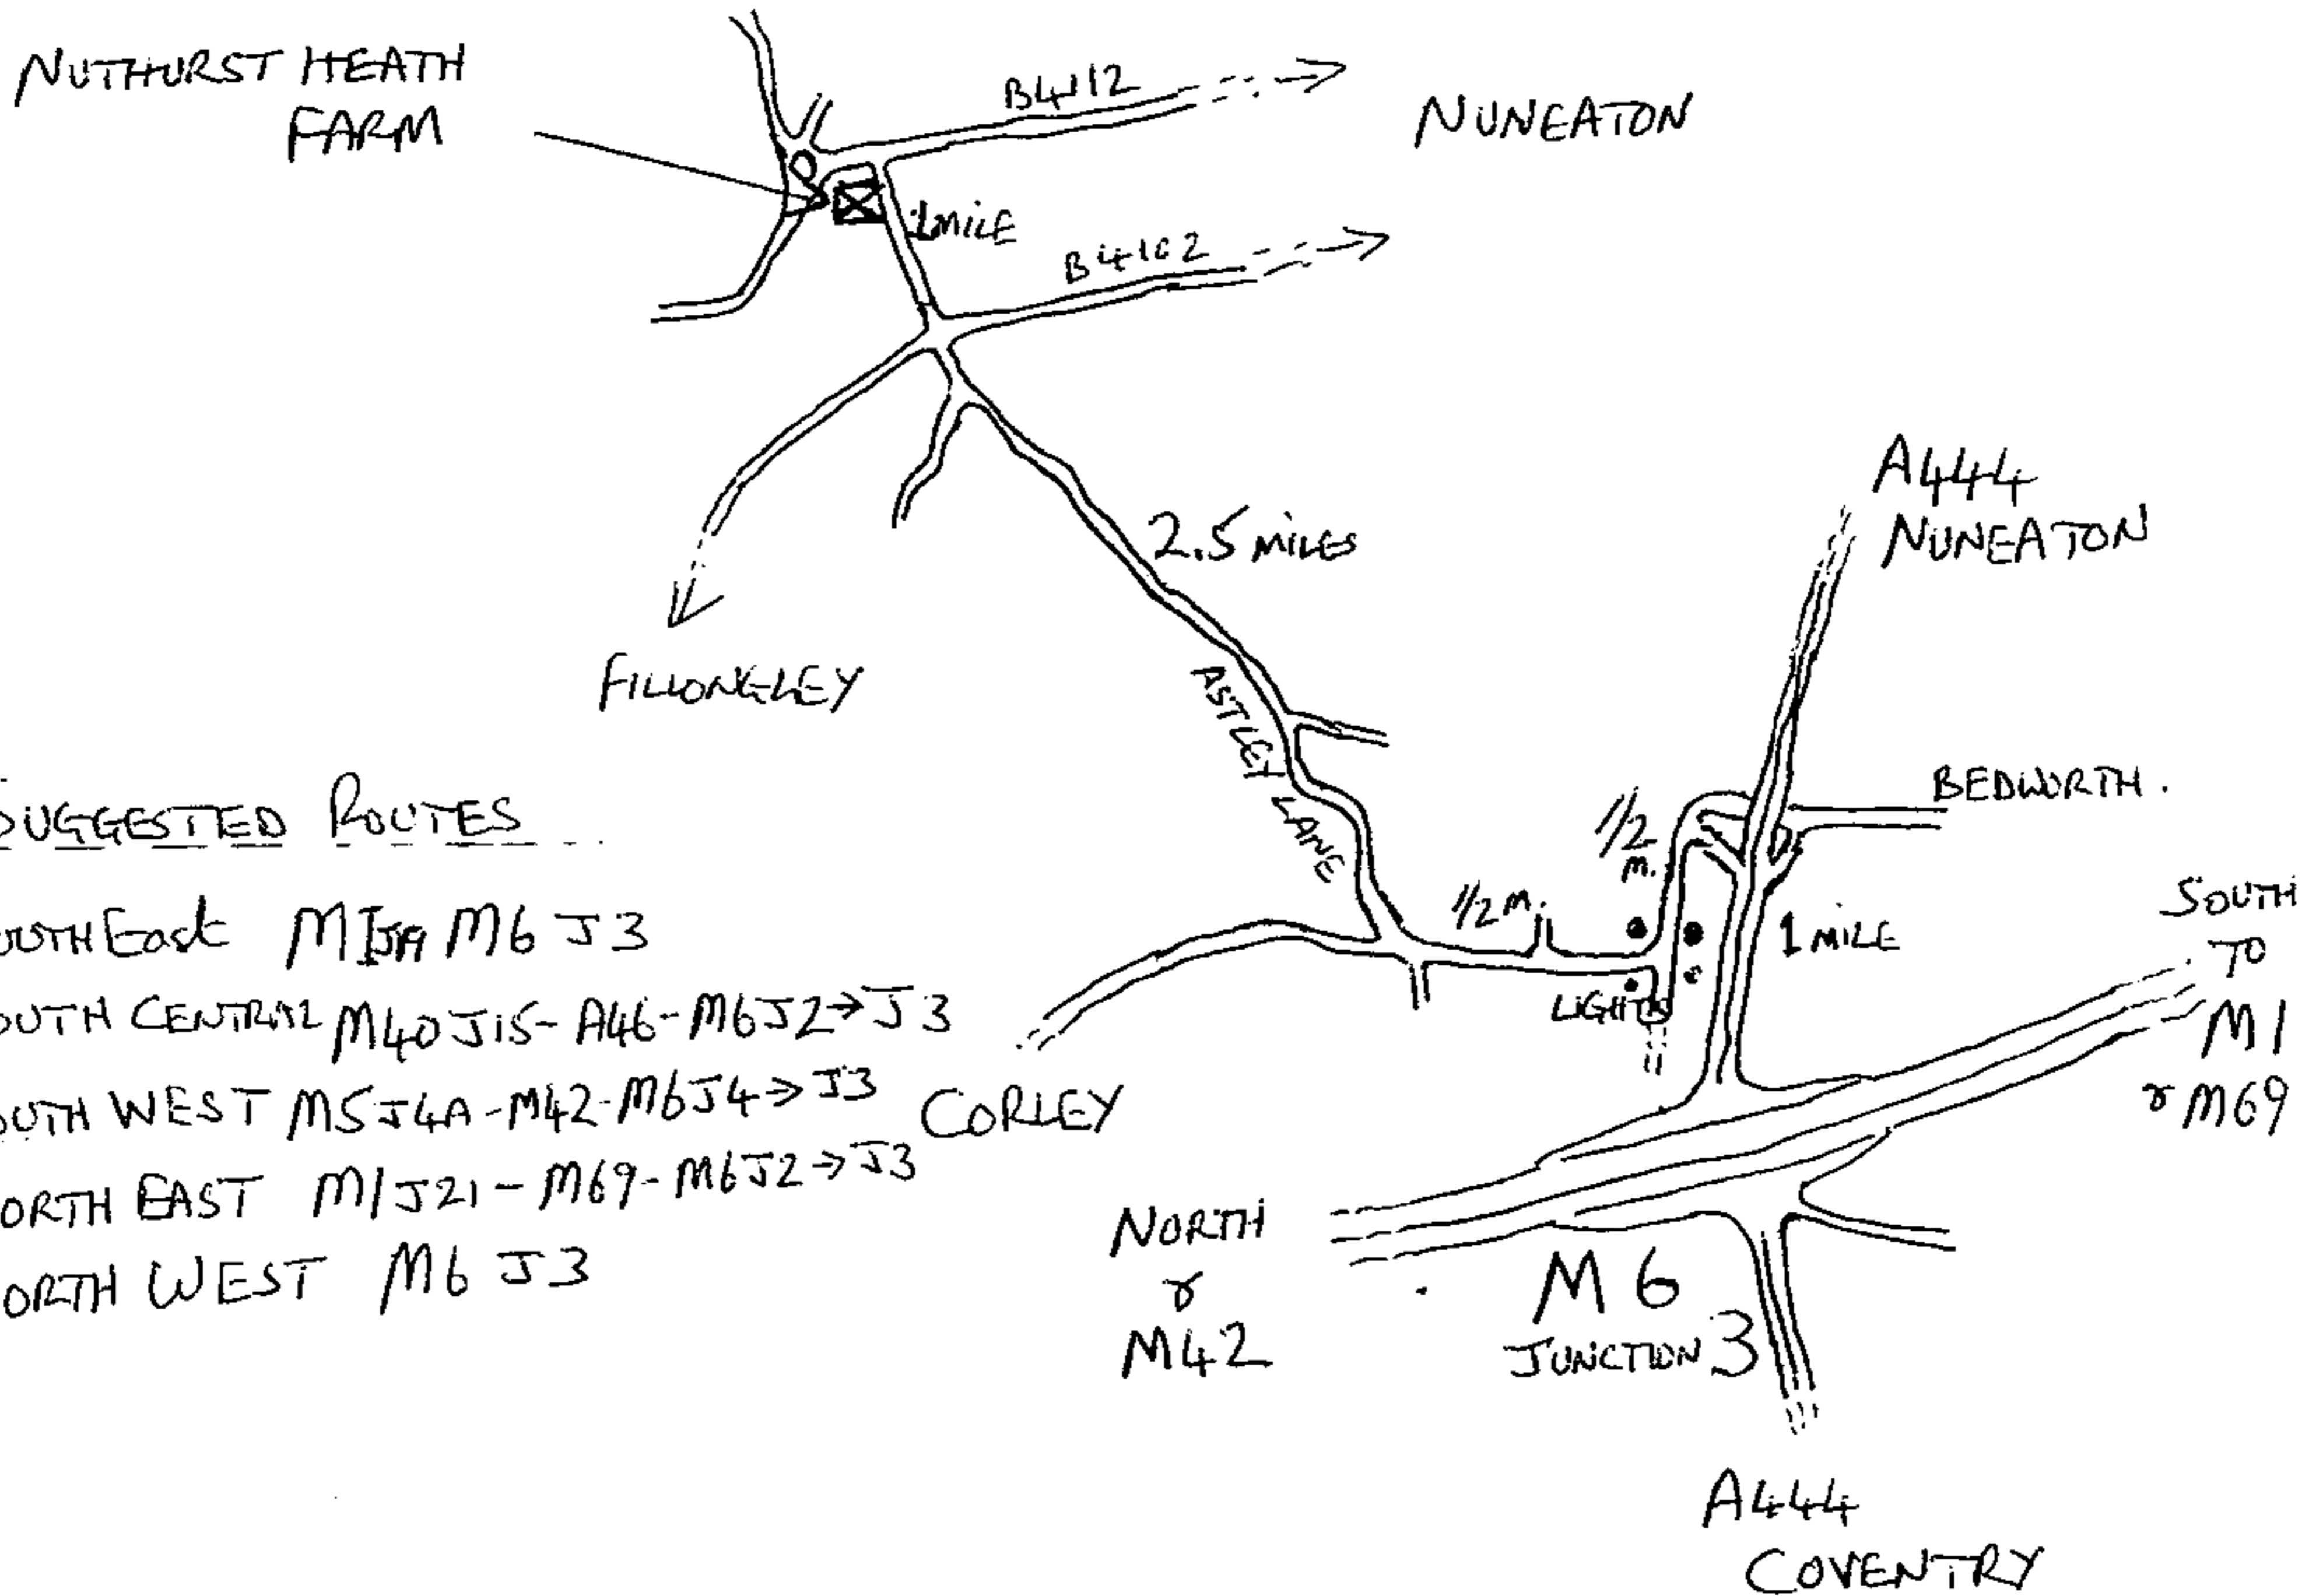

# MogSport

Nuthurst Heath Farm, Nuthurst Lane, Astley, Warwickshire, CV10 7QH

## SUGGESTED ROUTES

- SOUTH EAST M1 & M6 J3
- SOUTH CENTRAL M40 J15 - A46 - M6 J2 → J3
- SOUTH WEST M5 J4A - M42 - M6 J4 → J3
- NORTH EAST M1 J21 - M69 - M6 J2 → J3
- NORTH WEST M6 J3